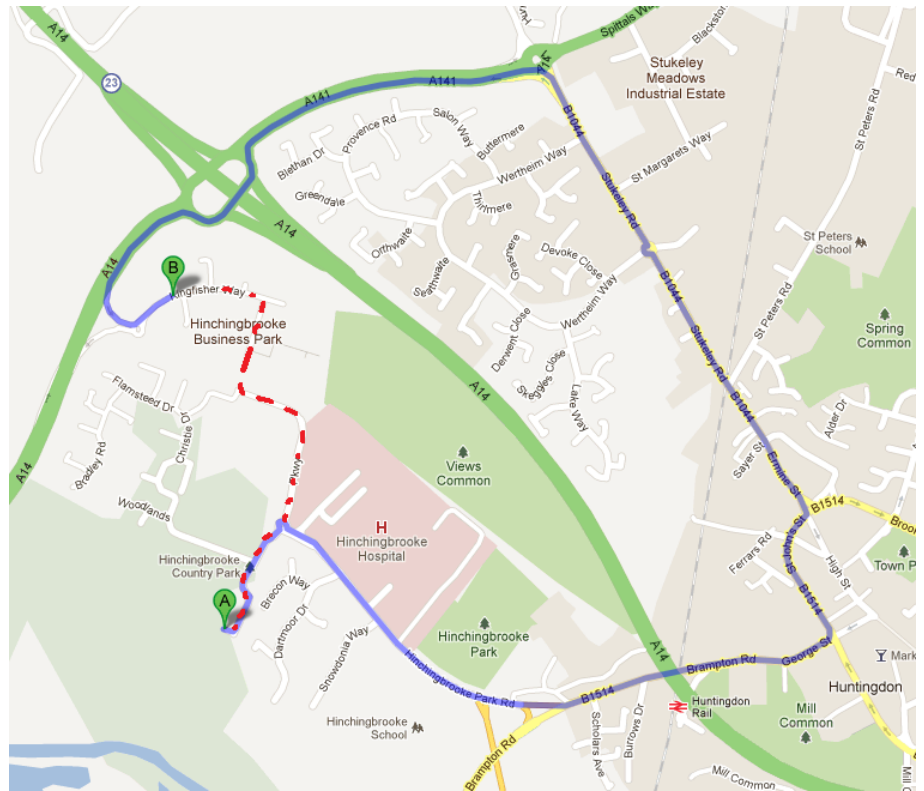

Driving directions to Hinchingsbrooke Business Park Car Parking, PE29 6FL (3 miles from Park/Hospital)

1. Turn around and drive back down road
2. Merge left onto Brampton Rd/B1514 towards Huntingdon Town Centre
3. Merge onto ring road, and turn left (after the Police Station) onto Ermine St/B1044 signed "The Stukeleys "
4. Continue to follow B1044 driving straight ahead (passing Home Base)
5. At the roundabout, take the 1st exit onto A141 towards A1/A14.
6. At the next roundabout, take the 2nd exit onto A14 heading to M1 (N)/M6/ Kettering /London/A1/Brampton
7. Keep in the left lane, and take the first left signed Hinchingsbrooke Business Park/Marriott Hotel
8. Pass Hotel on left and straight through security barrier where marshals will direct you.

It's a short walk to the race HQ, approximately 1 km sign posted. (See broken line on map)